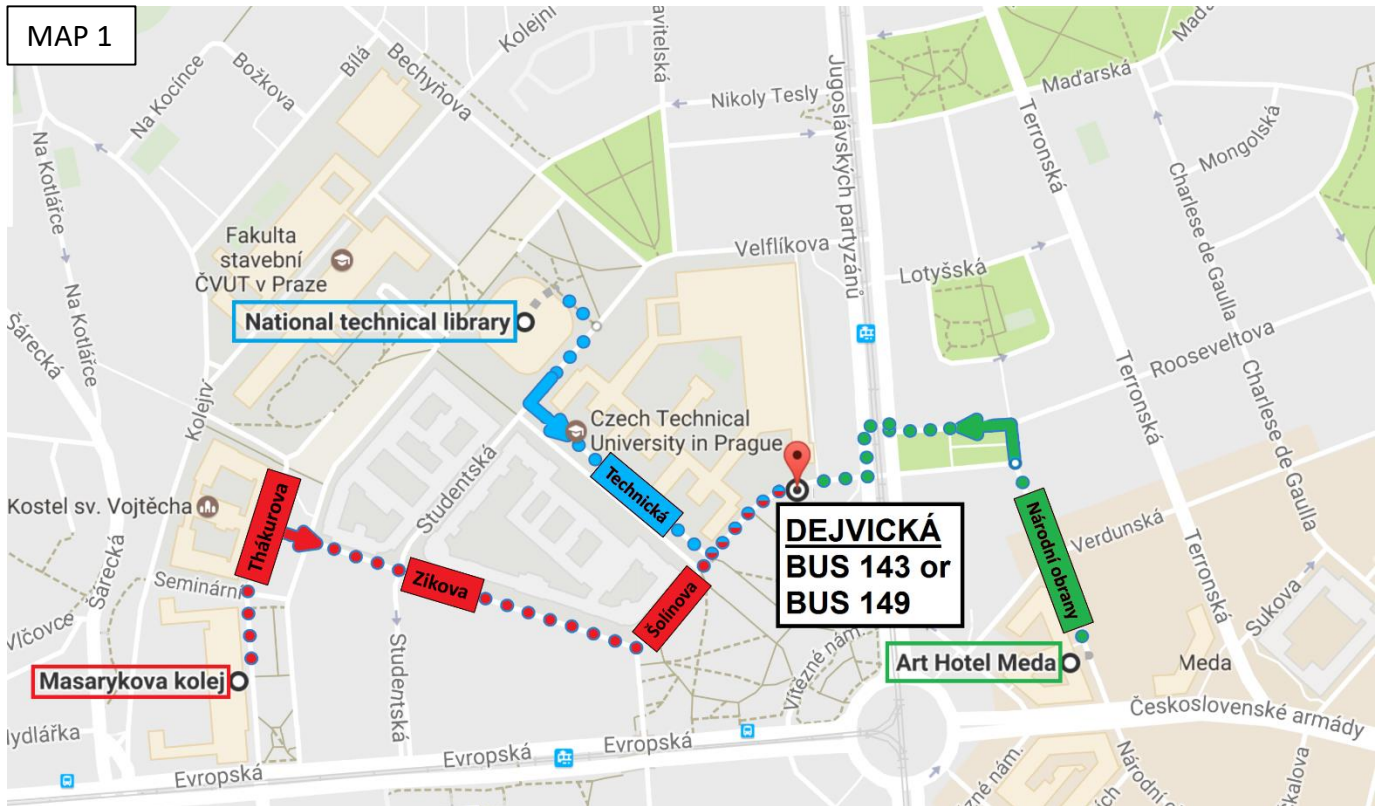

CONFERENCE DINNER – 1. 6. 2017

Will be held at 19:00 in the „Strahov Monastic Brewery”

www.klasterni-pivovar.cz

IEAP contact person:
Martina Vanisova
Tel.: +420 773 683 844

Klášterní pivovar Strahov
Strahovské nádvoří 301
118 00 Prague 1

Access to Strahov Monastic Brewery :

1. Arrive to stop „DEJVICKÁ” (MAP 1).

Blue: from National Technical Library
Red: from Masarykova kolej
Green: from Hotel Meda

2. Take
bus 143 (direction „Stadion Strahov”) or
bus 149 (direction „Bavorská”) to stop „MALOVANKA” (cca. 8-12 min.).

3. Walk (cca. 450 m) from stop „MALOVANKA” to **KLÁŠTERNÍ PIVOVAR STRAHOV** (MAP 2).

Note: There are several stops named „Dejvická” around roundabout, please double check whether you arrived to the one in the MAP 1 (with departures of buses 143 and 149)