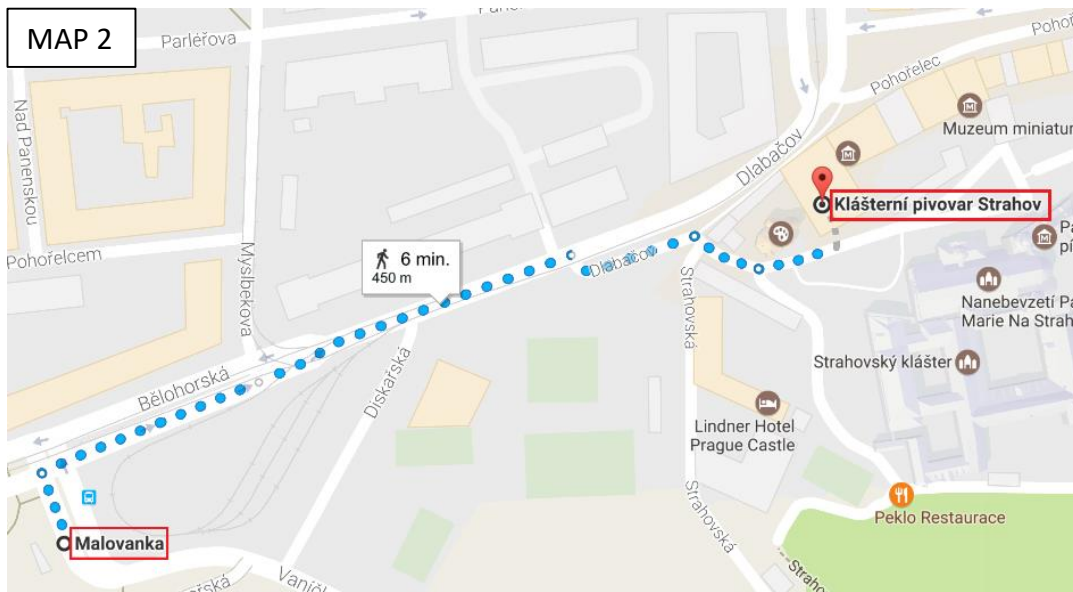

CONFERENCE DINNER – 1. 6. 2017

Will be held at 19:00 in the „Strahov Monastic Brewery”

www.klasterni-pivovar.cz

IEAP contact person:
Martina Vanisova
Tel.: +420 773 683 844

Klášterní pivovar Strahov
Strahovské nádvoří 301
118 00 Prague 1

Access to Strahov Monastic Brewery :

1. Arrive to stop „DEJVICKÁ” (MAP 1).

Blue: from National Technical Library
Red: from Masarykova kolej
Green: from Hotel Meda

2. Take
bus 143 (direction „Stadion Strahov”) or
bus 149 (direction „Bavorská”) to stop „MALOVANKA” (cca. 8-12 min.).

3. Walk (cca. 450 m) from stop „MALOVANKA” to **KLÁŠTERNÍ PIVOVAR STRAHOV** (MAP 2).

Note: There are several stops named „Dejvická” around roundabout, please double check whether you arrived to the one in the MAP 1 (with departures of buses 143 and 149)